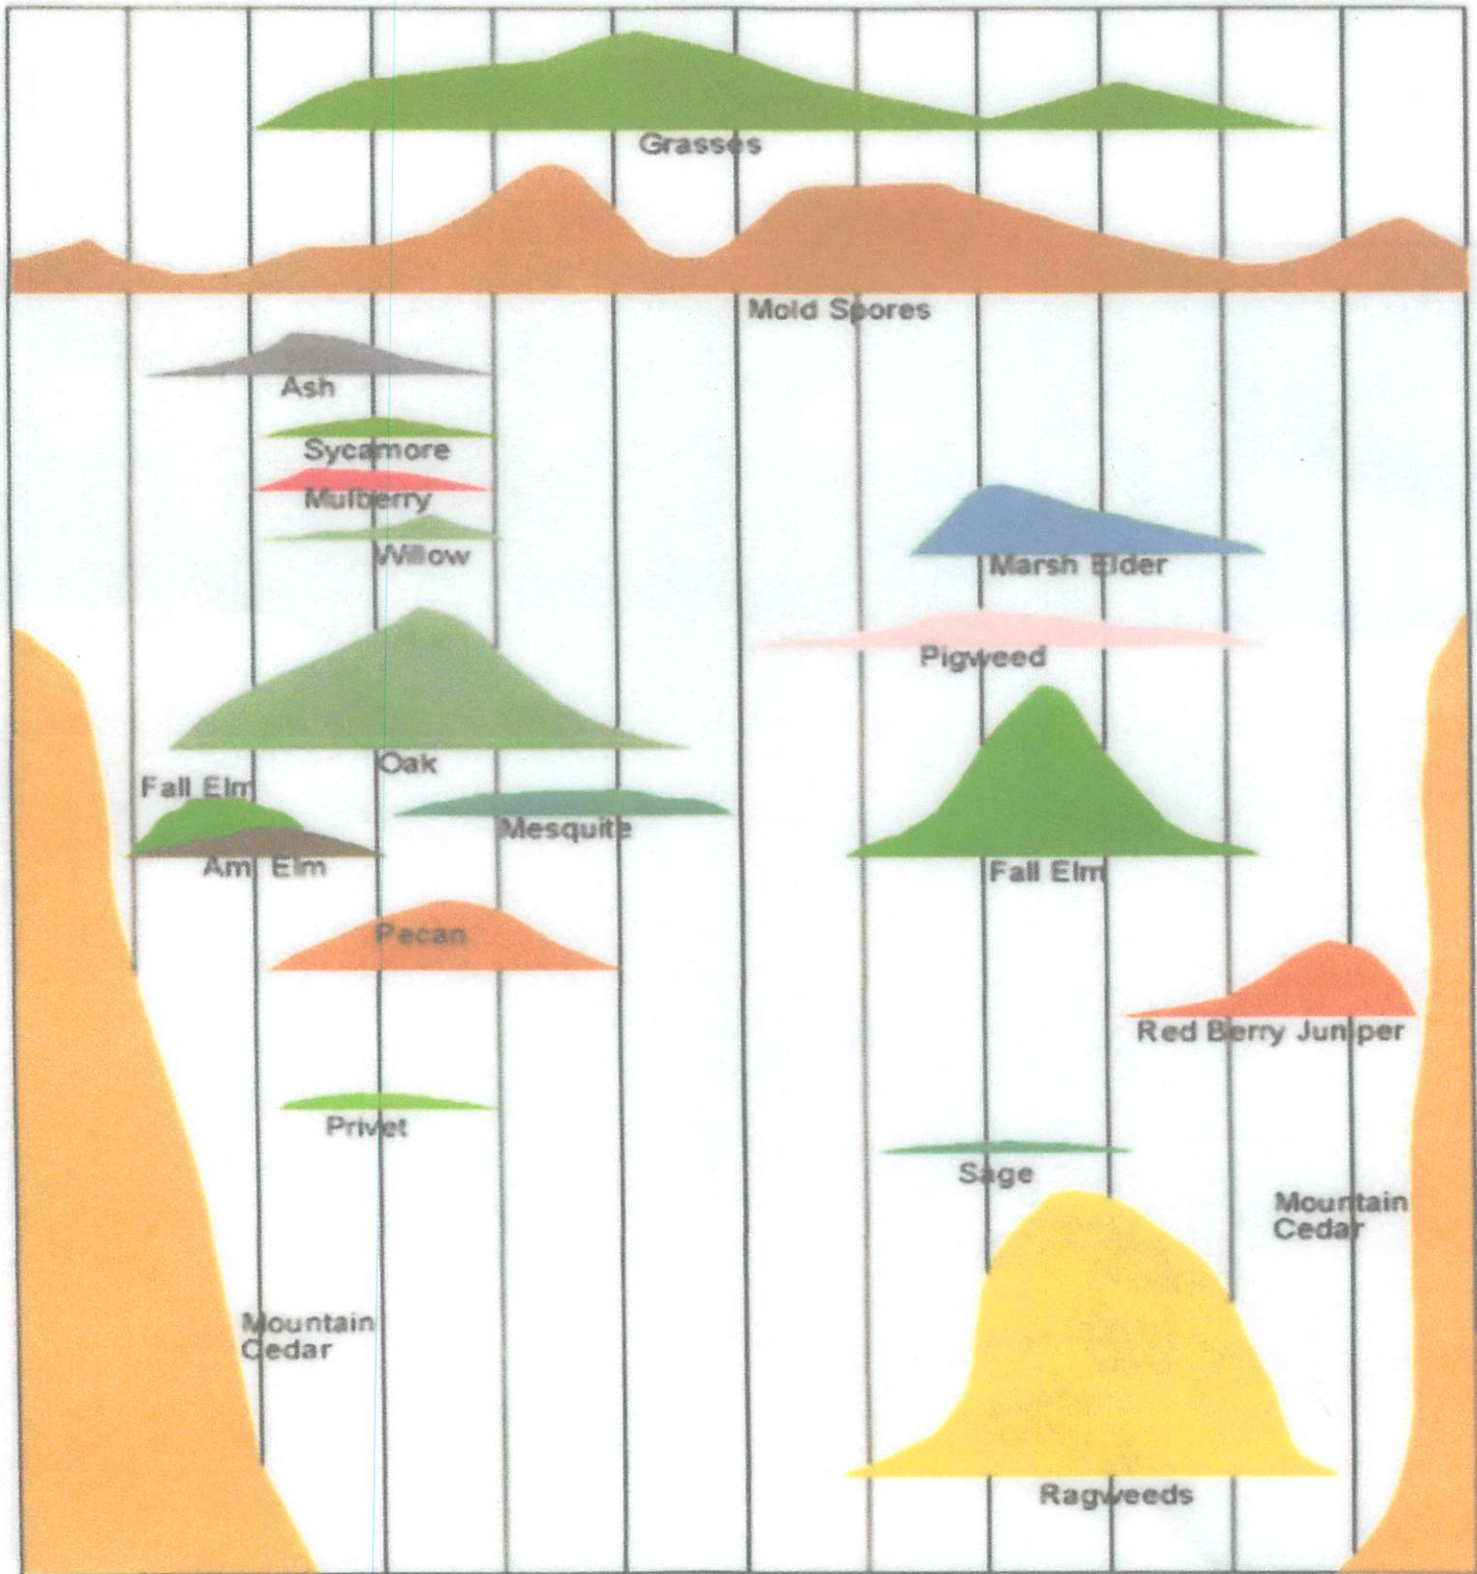

SOUTH TEXAS ALLERGY CALENDAR

Jan Feb Mar Apr May Jun Jul Aug Sep Oct Nov Dec

Jan Feb Mar Apr May Jun Jul Aug Sep Oct Nov Dec

All-year allergens: dust mites, house dust, animal dander, feathers, indoor molds, etc.